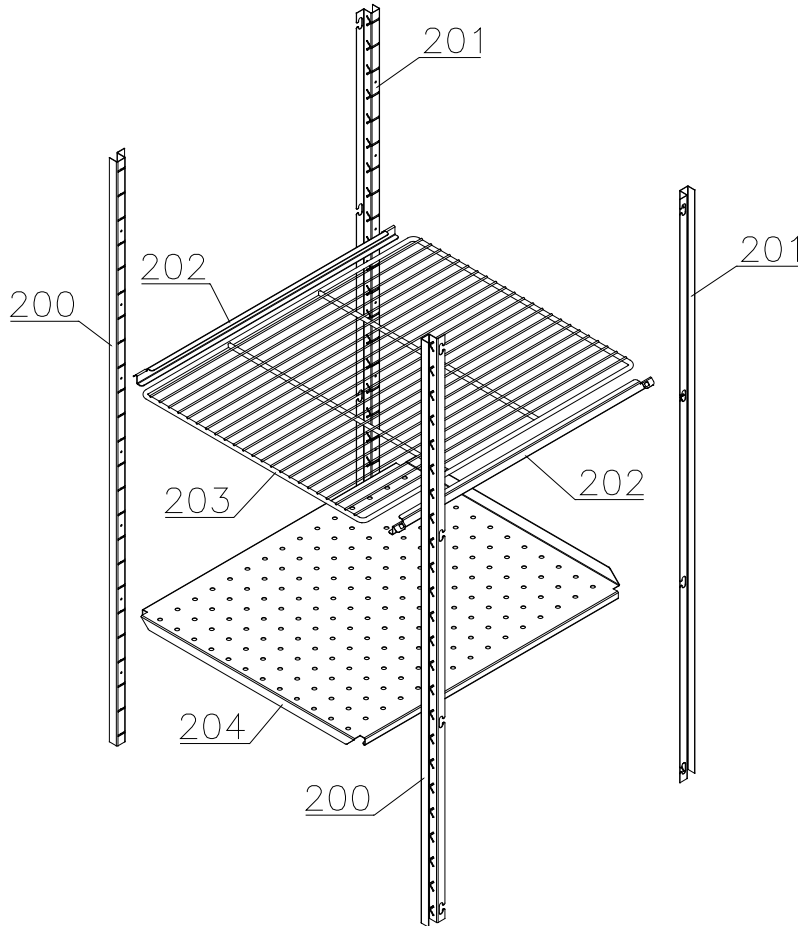

Spare parts - BioCompact II
RR 610 H
Glass door

Description :

Spare parts list for BioCompact II
RR 610 H Glass door

Compiled.		Latest revision.			Deleted.	
Date	Name	Date	Name	Rev.no	Date	Name
25.01.12	JP	01.03.23	jolu	015		

Exploded view

Description :

**Spare parts list for BioCompact II
 RR 610 H Glass door**

Compiled.		Latest revision.			Deleted.	
Date	Name	Date	Name	Rev.no	Date	Name
25.01.12	JP	01.03.23	jolu	015		

Glass door

Description :

**Spare parts list for BioCompact II
RR 610 H Glass door**

Compiled.		Latest revision.			Deleted.	
Date	Name	Date	Name	Rev.no	Date	Name
25.01.12	JP	01.03.23	jolu	015		

Interior parts

Shelves: