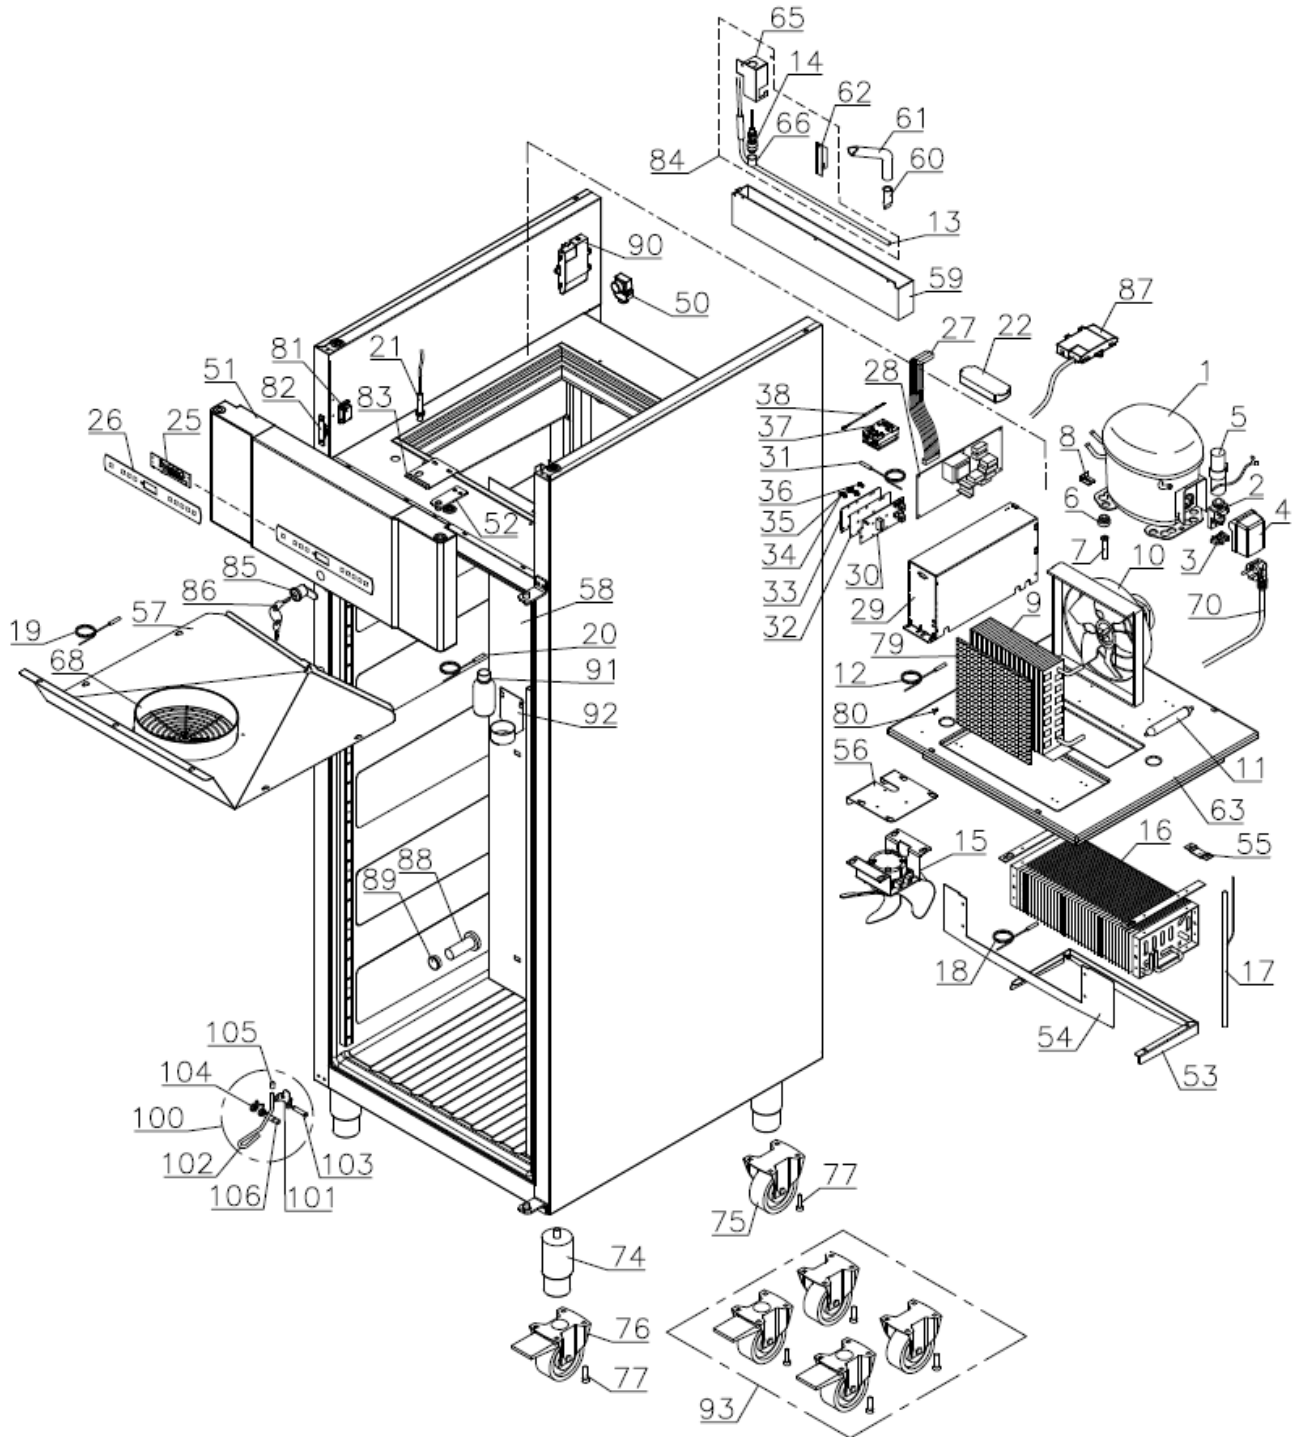

Description :

Spare parts list for BioCompact II
RR 610 H Glass door

Compiled.		Latest revision.			Deleted.	
Date	Name	Date	Name	Rev.no	Date	Name
25.01.12	JP	01.03.23	jolu	015		

Exploded view