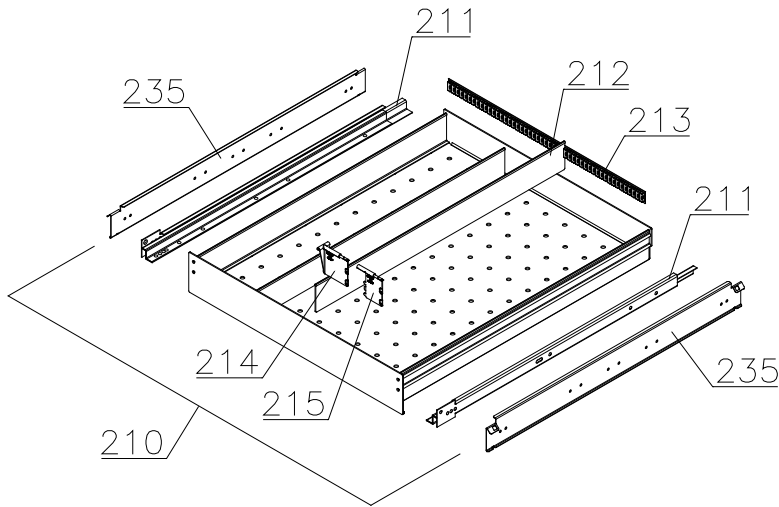

Description :

**Spare parts list for BioCompact II
RR 610 H Glass door**

Compiled.		Latest revision.			Deleted.	
Date	Name	Date	Name	Rev.no	Date	Name
25.01.12	JP	01.03.23	jolu	015		

Drawers: