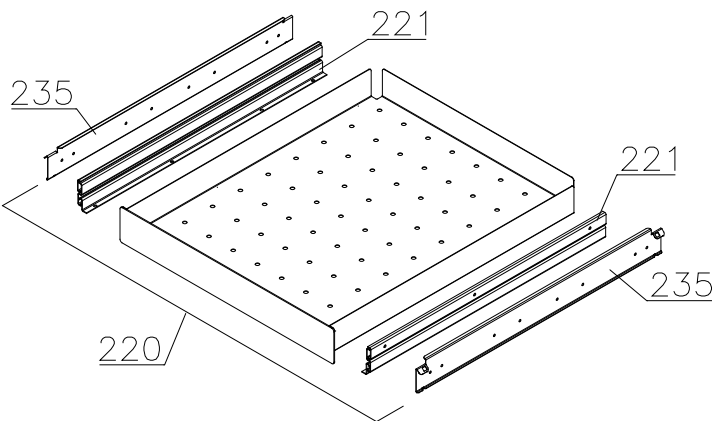

Description :

**Spare parts list for BioCompact II
RR 610 H Glass door**

Compiled.		Latest revision.			Deleted.	
Date	Name	Date	Name	Rev.no	Date	Name
25.01.12	JP	01.03.23	jolu	015		

Drawers: