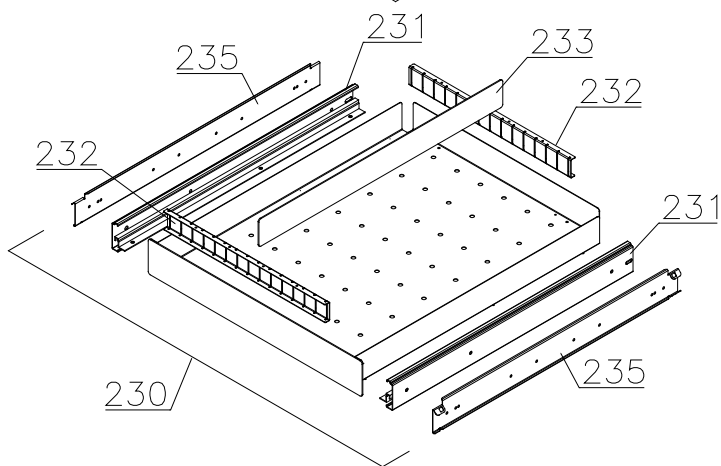

Description :

**Spare parts list for BioCompact II
RR 610 H Glass door**

Compiled.		Latest revision.			Deleted.	
Date	Name	Date	Name	Rev.no	Date	Name
25.01.12	JP	01.03.23	jolu	015		

Drawers: